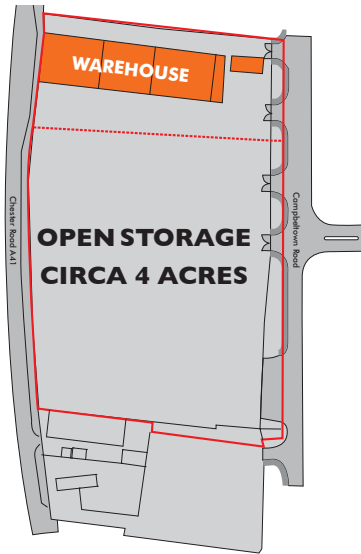

ACCOMMODATION

INDUSTRIAL	SQ FT	SQ M
Open Storage	Circa 4 Acres	
Warehouse	22,257	2,068