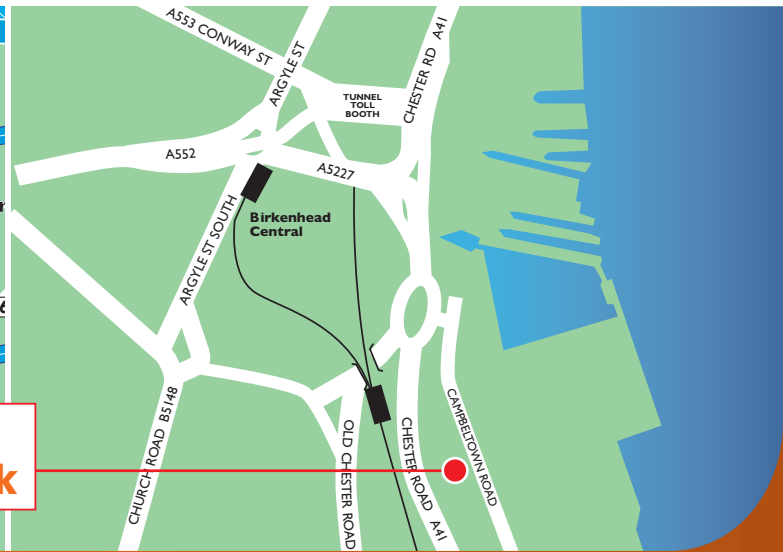

LOCATION

Located with frontage to the A41 trunk road (New Chester Road) at Birkenhead, Wirral. The site is situated at the front of the "Cammell Laird" Shipyard and opposite the retail park at Green Lane. Access to the site is via Campbeltown Road running parallel to the A41 with the site having good visibility and prominence. Access to the Mersey Tunnels is within 1/2 mile, whilst the A41 links to the M53 and the wider motorway network to the south.